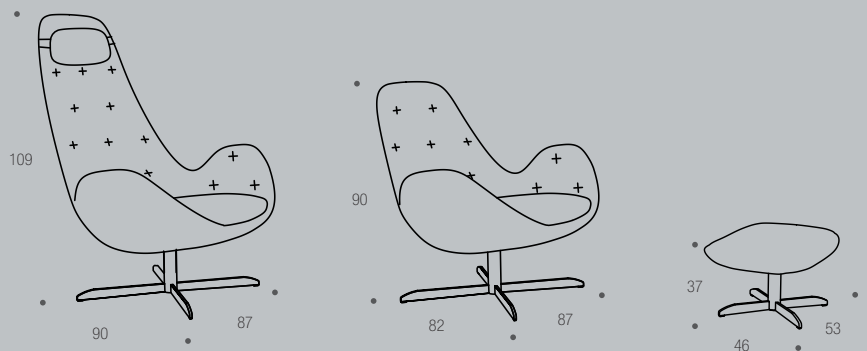

Price group	WxDxH:	87x90x109	53x46x37
1	M3: 0,77		M3: 0,06
2			
3			
4			
5			
Eton w. split			
Eton			
Savoy w. split			
Savoy / Elegance			
Century			
Waldorf			
Vintage			
Pullman			

Price group	WxDxH:	87x82x90	53x46x37
1	M3: 0,46		M3: 0,06
2			
3			
4			
5			
Eton w. split			
Eton			
Savoy w. split			
Savoy / Elegance			
Century			
Waldorf			
Vintage			
Pullman			

Price group	WxDxH:	87x82x90	53x46x37
1	M3: 0,46		M3: 0,06
2			
3			
4			
5			
Eton w. split			
Eton			
Savoy w. split			
Savoy / Elegance			
Century			
Waldorf			
Vintage			
Pullman			

Cushion 1000011xxxx

Price group	HxWxD:	24x44x12 cm.
1		
2		
3		
4		
5		
Eton w. split		
Eton		
Savoy w. split		
Savoy / Elegance		
Century		
Waldorf		
Vintage		
Pullman		

n.a.: not available

HOW TO DESIGN:

1. Choose 100 1320/1330
2. Choose fabric/leather
3. Choose base

All measurements are approximate.
Please allow for a tolerance of +/- 3 cm.