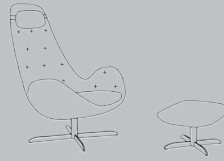

TRACE

THECA

AARHUS - DENMARK

HIGH with SHINY base
CHAIR FOOT REST
1001310xxxx050 1001350xxxx050

HIGH with MATT base
CHAIR FOOT REST
1001310xxxx040 1001350xxxx040

LOW with SHINY base
CHAIR FOOT REST
1001300xxxx050 1001350xxxx050

LOW with MATT base
CHAIR FOOT REST
1001300xxxx040 1001350xxxx040

Price group	WxDxH:	87x90x109	53x46x37
1	M3: 0,77		M3: 0,06
2			
3			
4			
5			
Eton w. split			
Eton			
Savoy w. split			
Savoy / Elegance			
Century			
Waldorf			
Vintage			
Pullman			

Price group	WxDxH:	87x90x109	53x46x37
1	M3: 0,77		M3: 0,06
2			
3			
4			
5			
Eton w. split			
Eton			
Savoy w. split			
Savoy / Elegance			
Century			
Waldorf			
Vintage			
Pullman			

Price group	WxDxH:	87x82x90	53x46x37
1	M3: 0,46		M3: 0,06
2			
3			
4			
5			
Eton w. split			
Eton			
Savoy w. split			
Savoy / Elegance			
Century			
Waldorf			
Vintage			
Pullman			